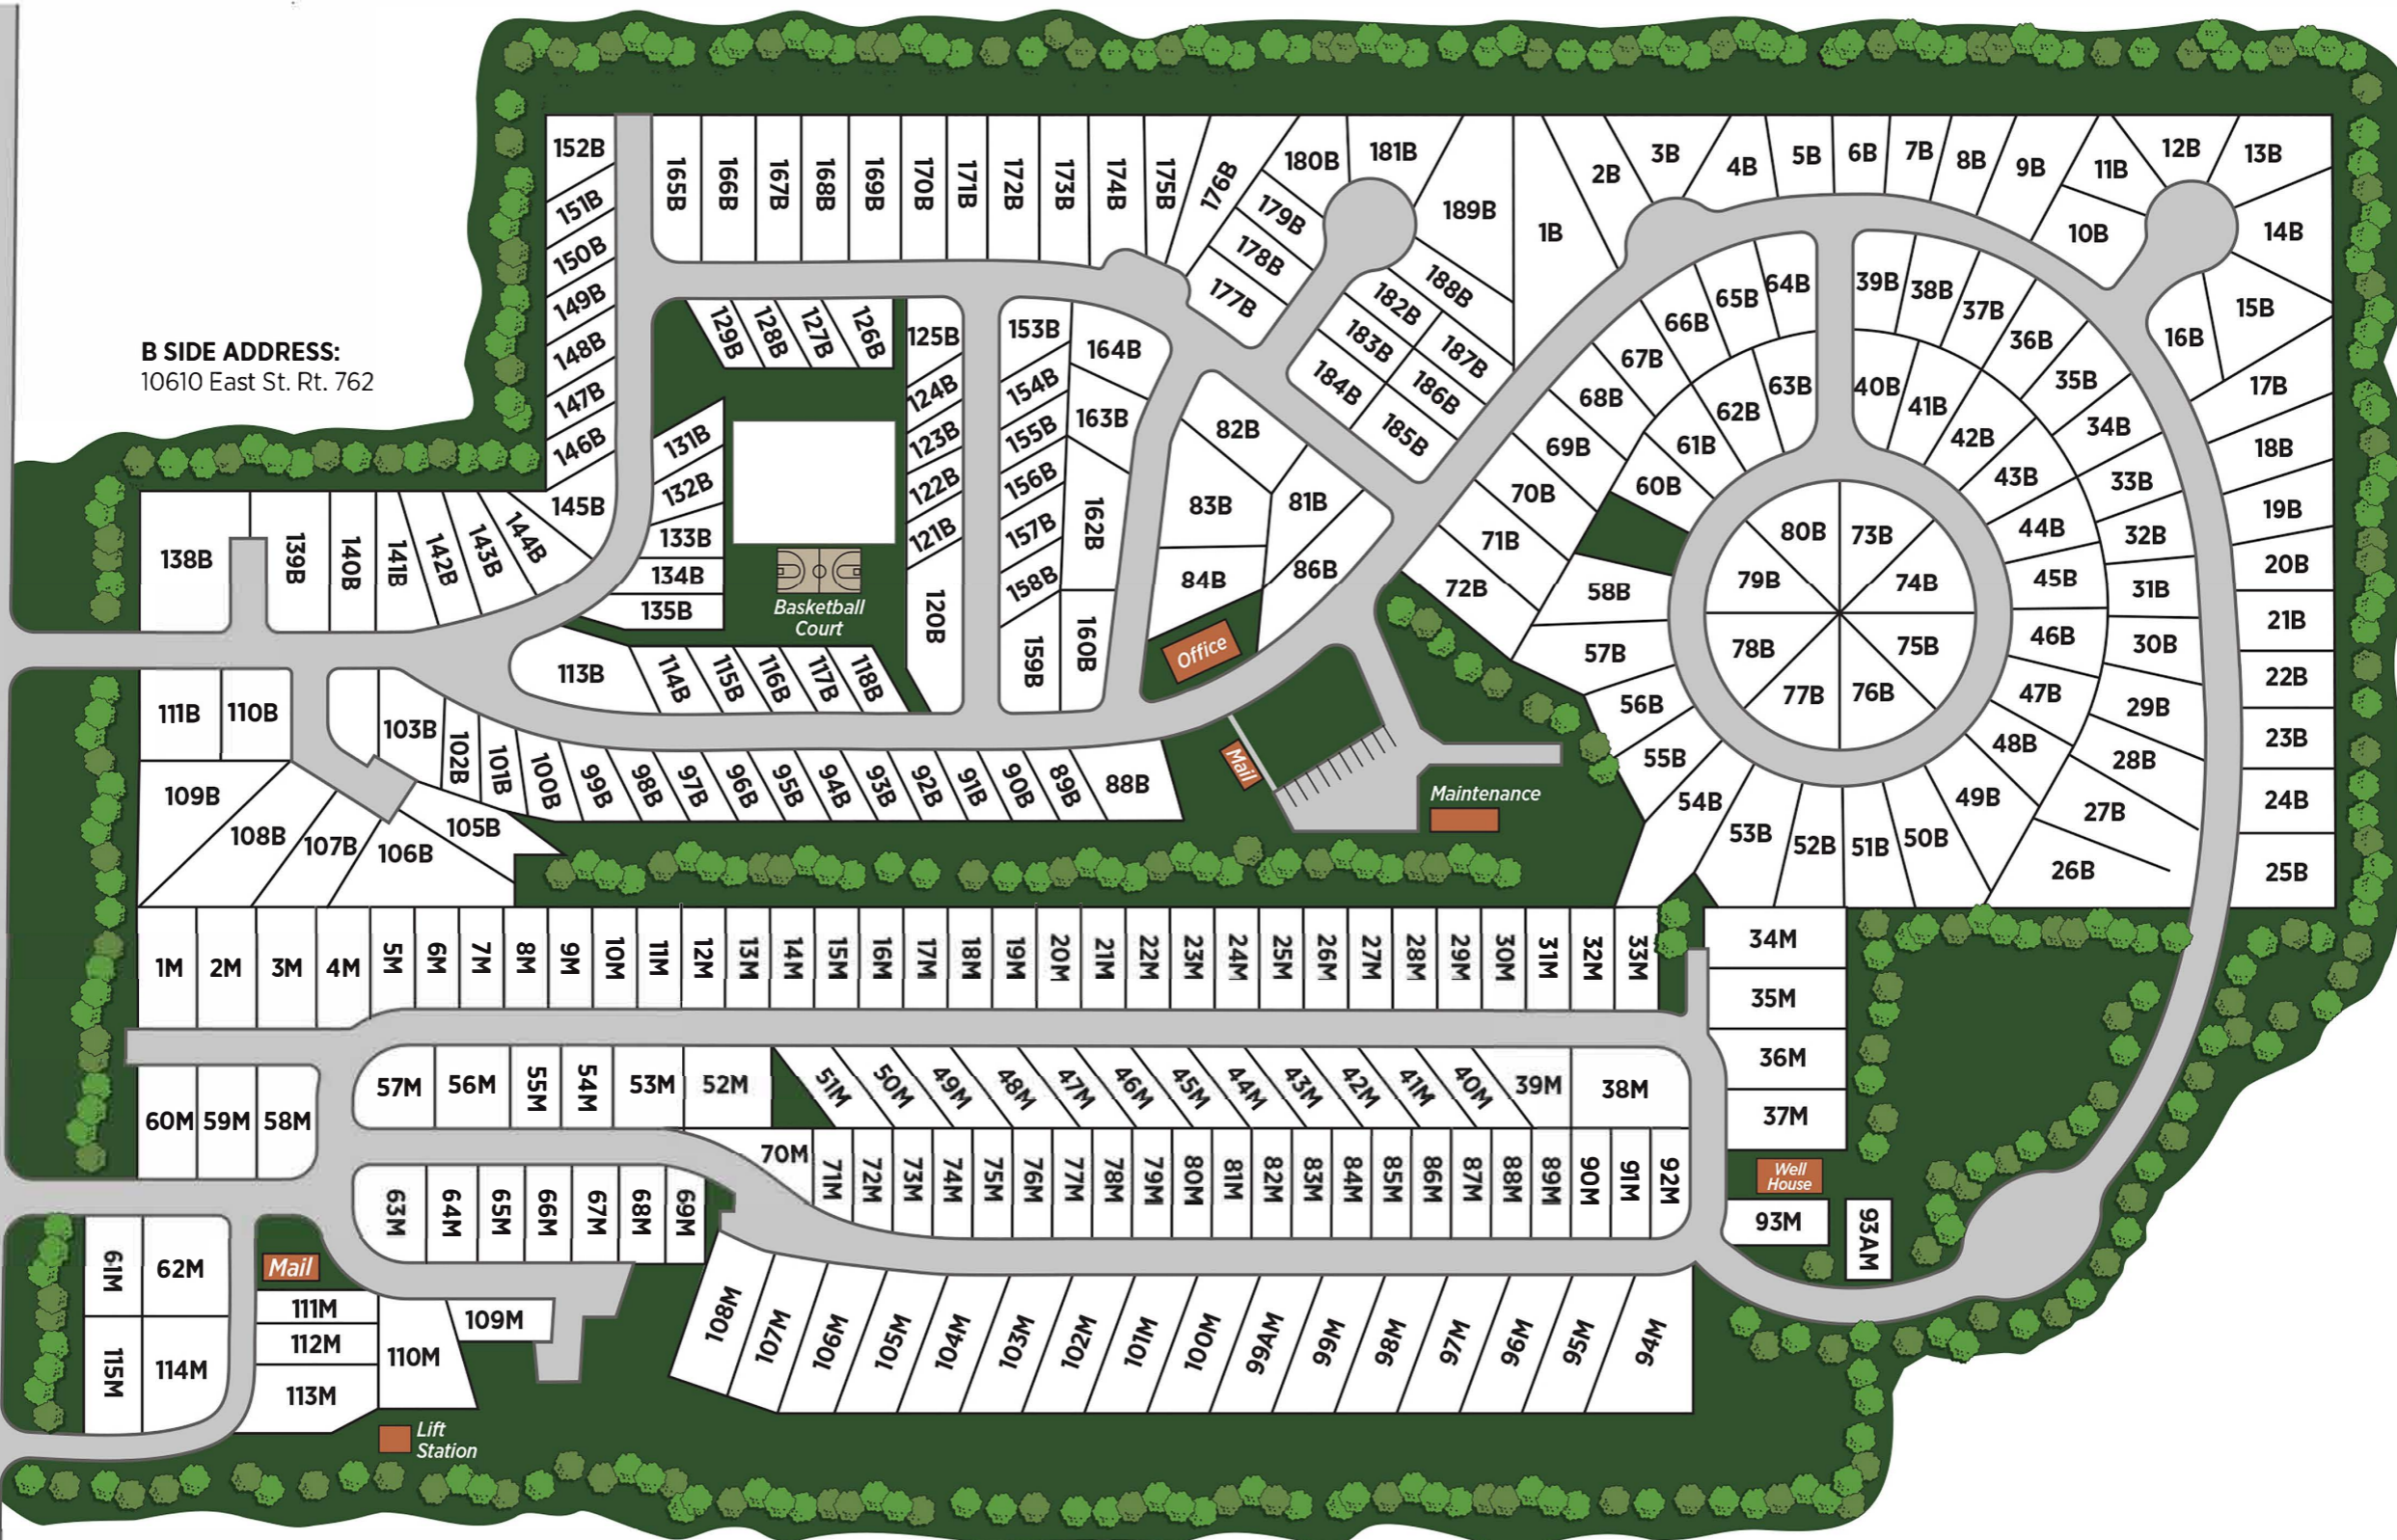

10610-10694 East State Route 762

**B SIDE ADDRESS:**  
10610 East St. Rt. 762

**M SIDE ADDRESS:**  
10694 Ashville Pike

10694 Ashville Pike | Lockbourne, Ohio 43137  
740.267.5948  
BuckeyeTrails.com